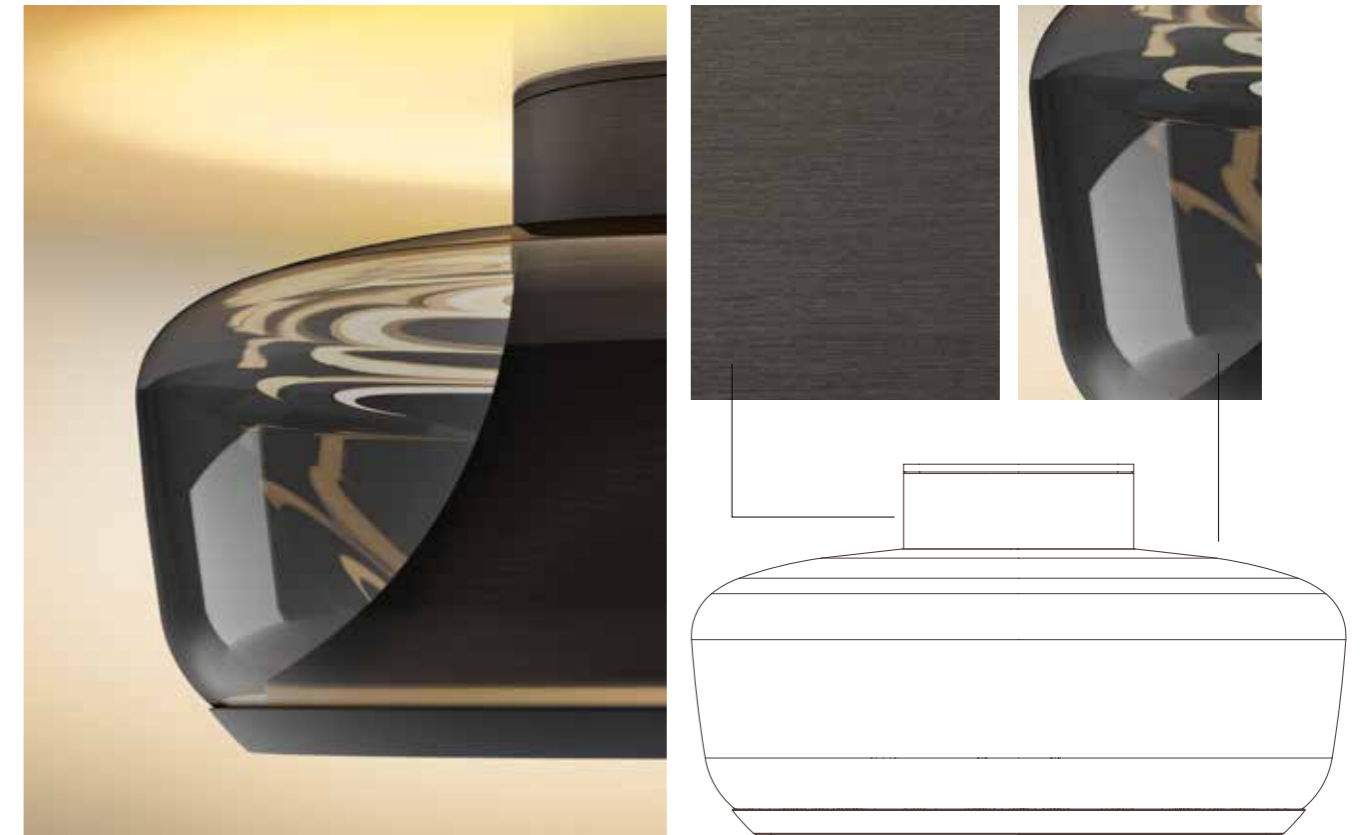

*A decorative bubble of soft lines floats in space like a petal of light: transparent when lit, metallic when off. The design reveals an inner cone that hones its rigor, as the translucent polymer diffuses the LED beam in vibrant nuances. The ceiling-mounted version thus celebrates the laminar jet, transforming it into liquid crystal that defies gravity in a synthesis of absolute harmony.*