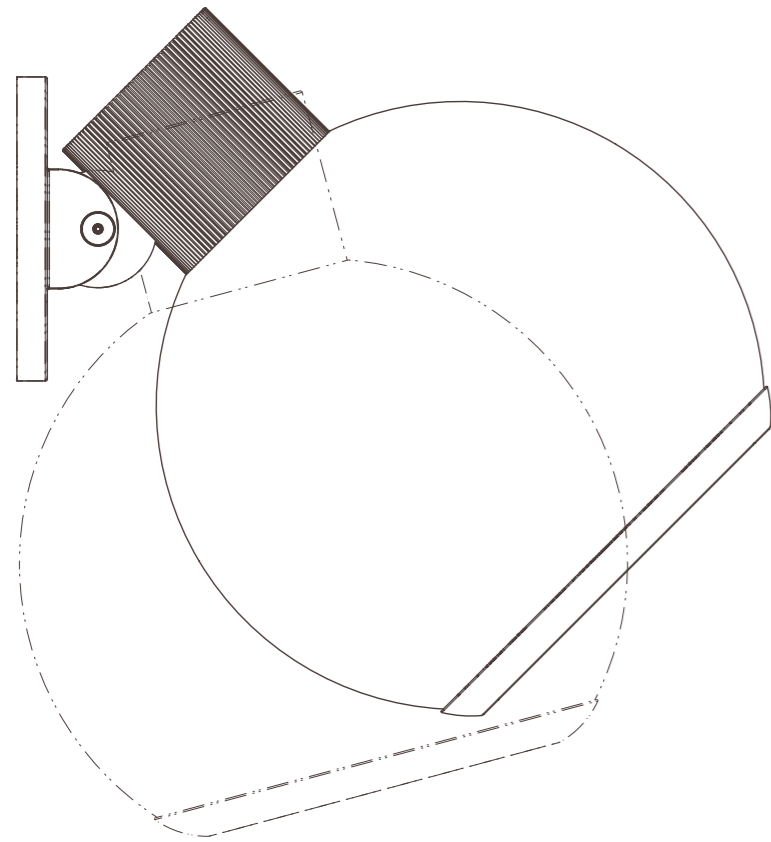

# RIFFLESSO

*Artfully crafted*  
DISEGNATA A REGOLA D'ARTE

**57424#726**

Ceiling-mounted showerhead, rainfall /  
Soffione a soffitto, pioggia

*Sensazioni Riflesse evolves in space. The adjustable showerhead allows the angle to be refined with seamless fluidity, creating a tailored experience where freedom of direction becomes an expression of elevated comfort.*