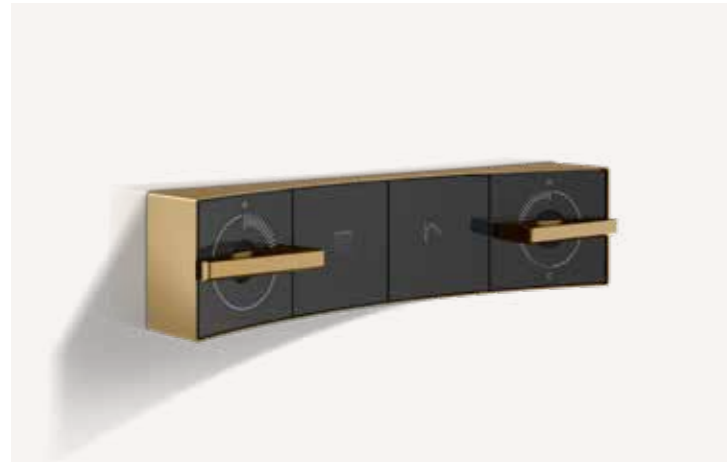

Wall-mounted thermostatic mixer /
Miscelatore termostatico a parete

57513_57514 2 exits / 2 vie

57515_57516 3 exits / 3 vie

57517_57518 4 exits / 4 vie