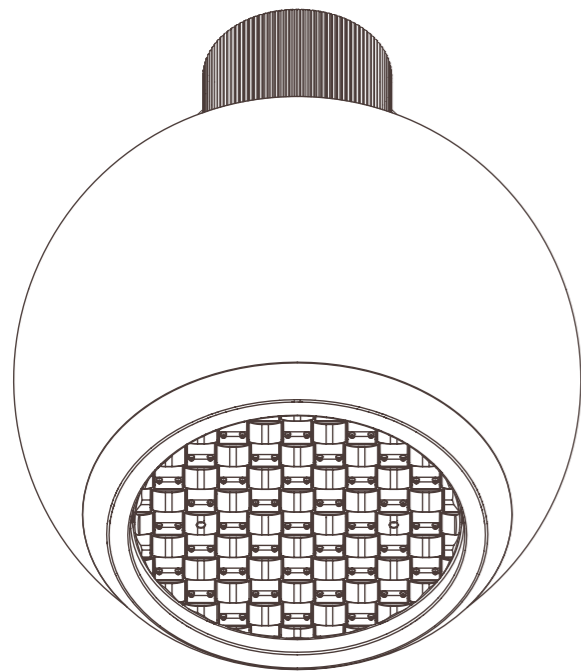

Sensazioni Riflesse evolves in space. The adjustable showerhead allows the angle to be refined with seamless fluidity, creating a tailored experience where freedom of direction becomes an expression of elevated comfort.

Sensazioni Riflesse evolve nello spazio. Il soffione regolabile permette di adattare l'inclinazione con fluidità impeccabile, offrendo un'esperienza su misura dove la libertà di direzione diventa espressione di comfort.

Atmosphere in motion

ATMOSFERA IN MOVIMENTO