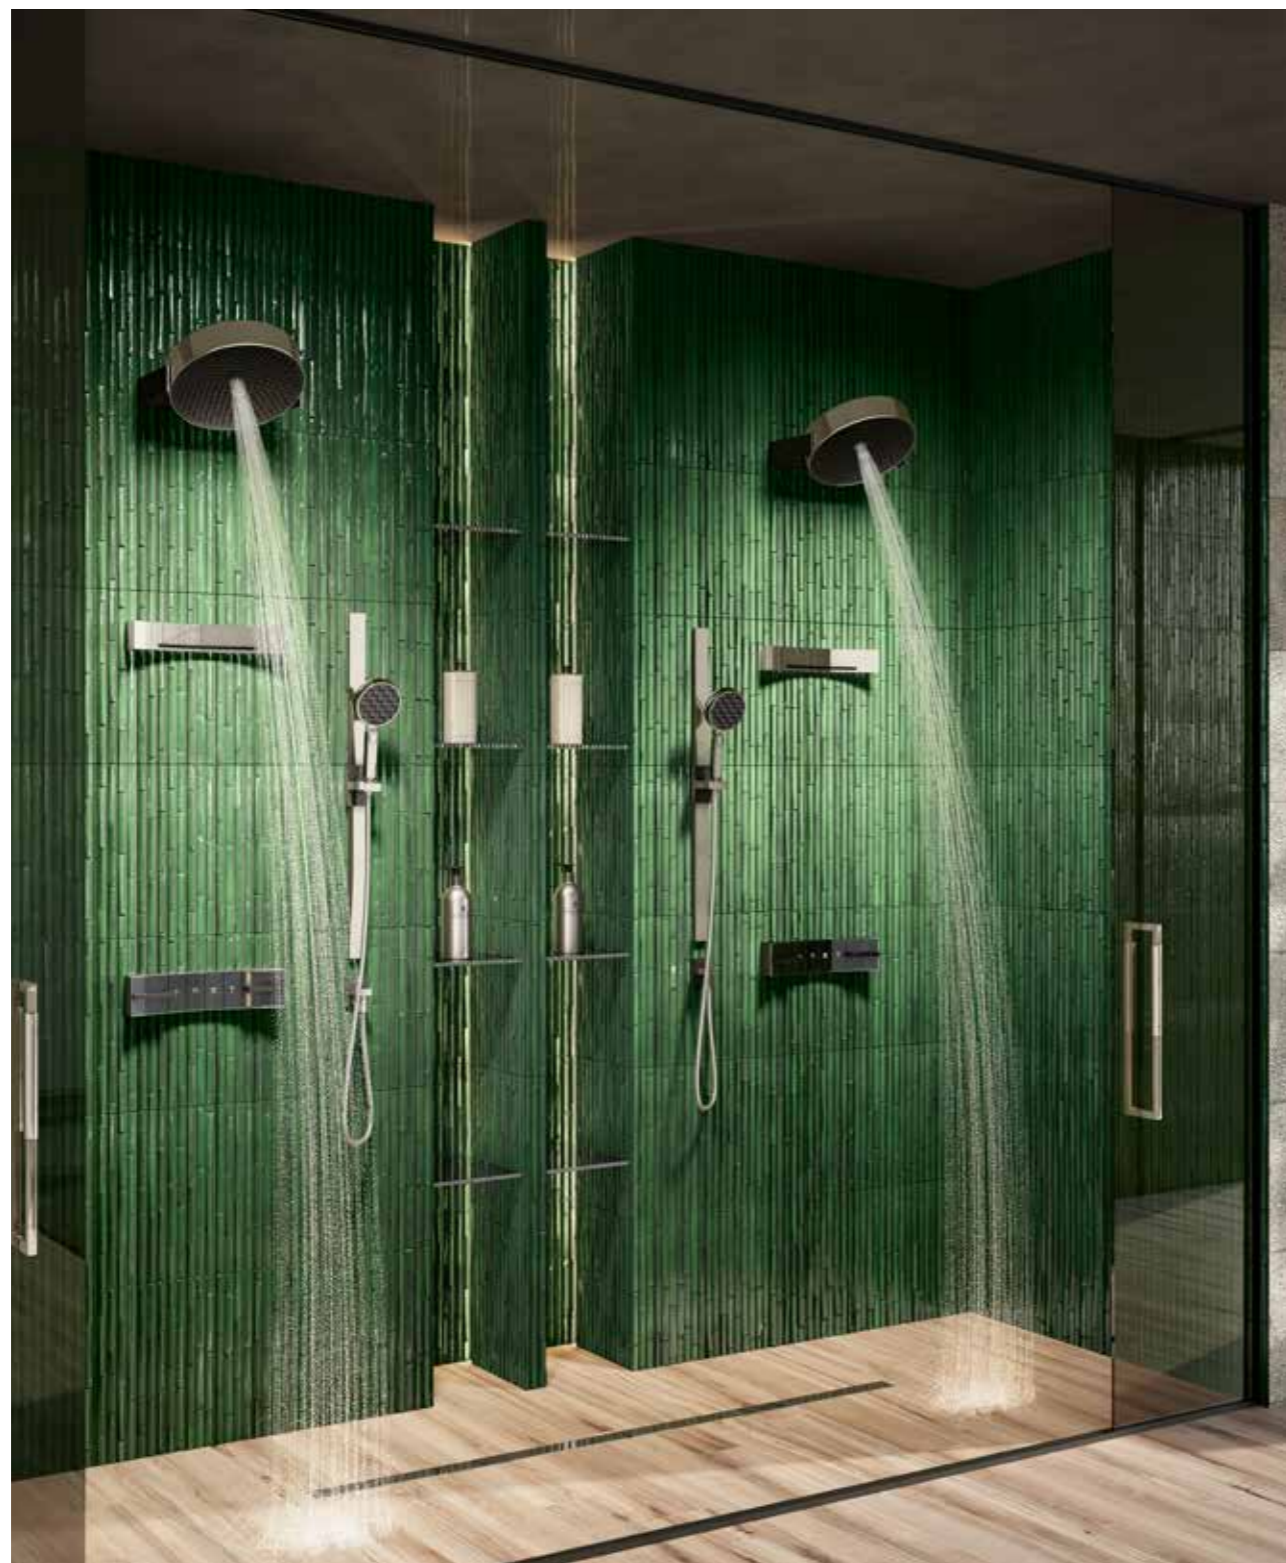

TONDA

AN ORBIT OF EMOTION

EMOZIONI IN ORBITA

Immersiva, in its Tonda edition, expresses itself through adjustable volumes and calibrated inclinations. The flow is naturally guided, composing a fluid experience that follows the body with precision.

Immersiva, nella sua interpretazione Tonda, si esprime attraverso volumi orientabili e inclinazioni calibrate. Il flusso si lascia guidare con naturalezza, componendo un'esperienza fluida che accompagna il corpo con precisione.