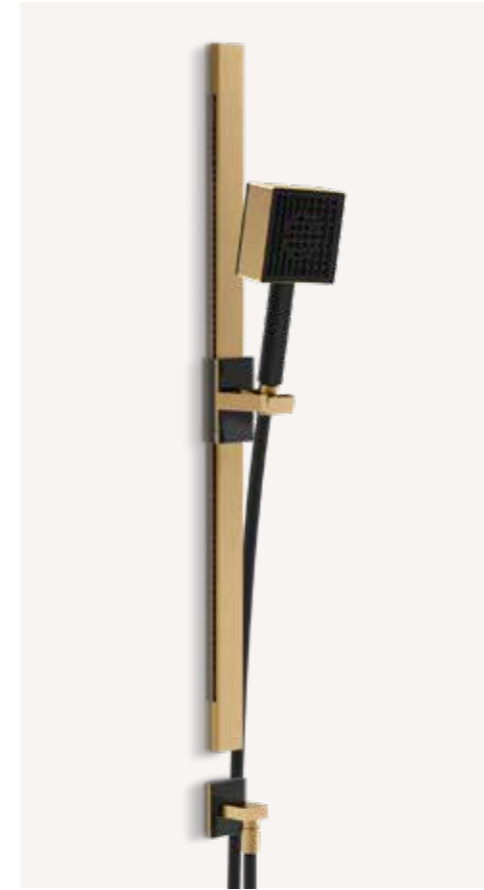

Sliding rail with handshower, flexible hose and water  
outlet / Asta saliscendi con presa acqua, doccia e  
flessibile

57542

Shower set /  
Set doccia

57599

Waterfall shower spout /  
Bocca doccia a parete a cascata