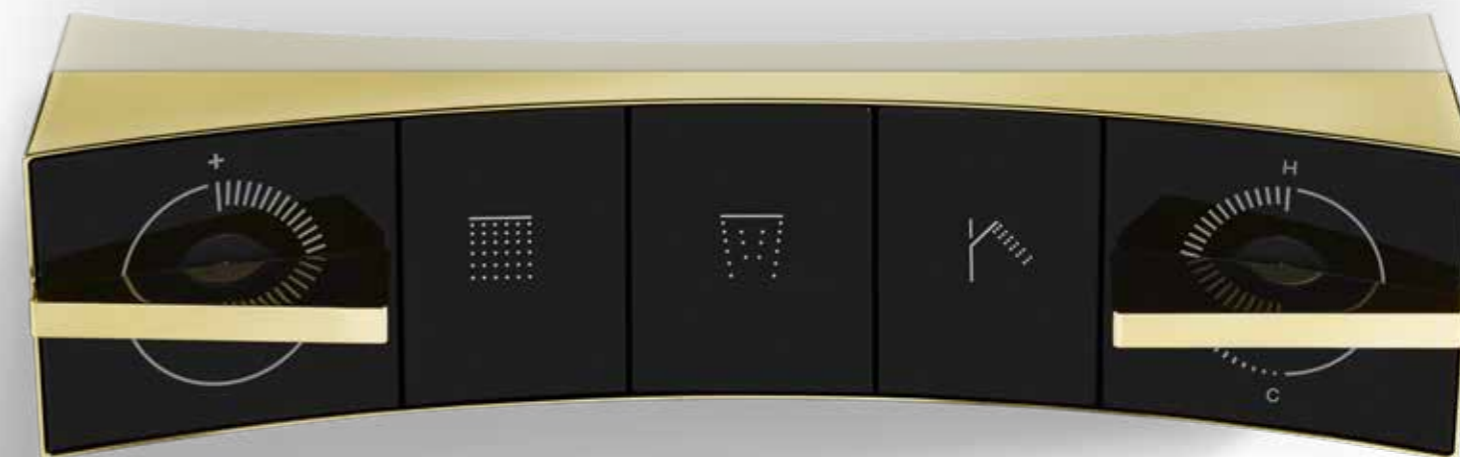

# IMMERSIVA

*The rotary controls accompany the gesture with calibrated harmony. Temperature and water flows align with near-invisible precision, allowing the experience to unfold in an intimate and enveloping way.*