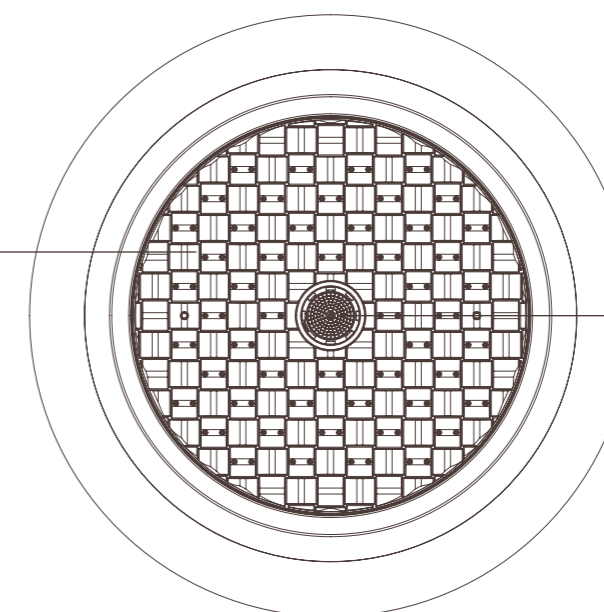

The weave of emotions

L'INTRECCIO DELLE EMOZIONI

In Sensazioni, the showerhead enhances its technical nature to become an icon: a patented membrane transforms water delivery into an embroidered gesture of style. The couture weave engraves the surface, while rain and laminar flow emerge from a design that shapes water into pure visual emotion.

*Rainfall /
Pioggia*