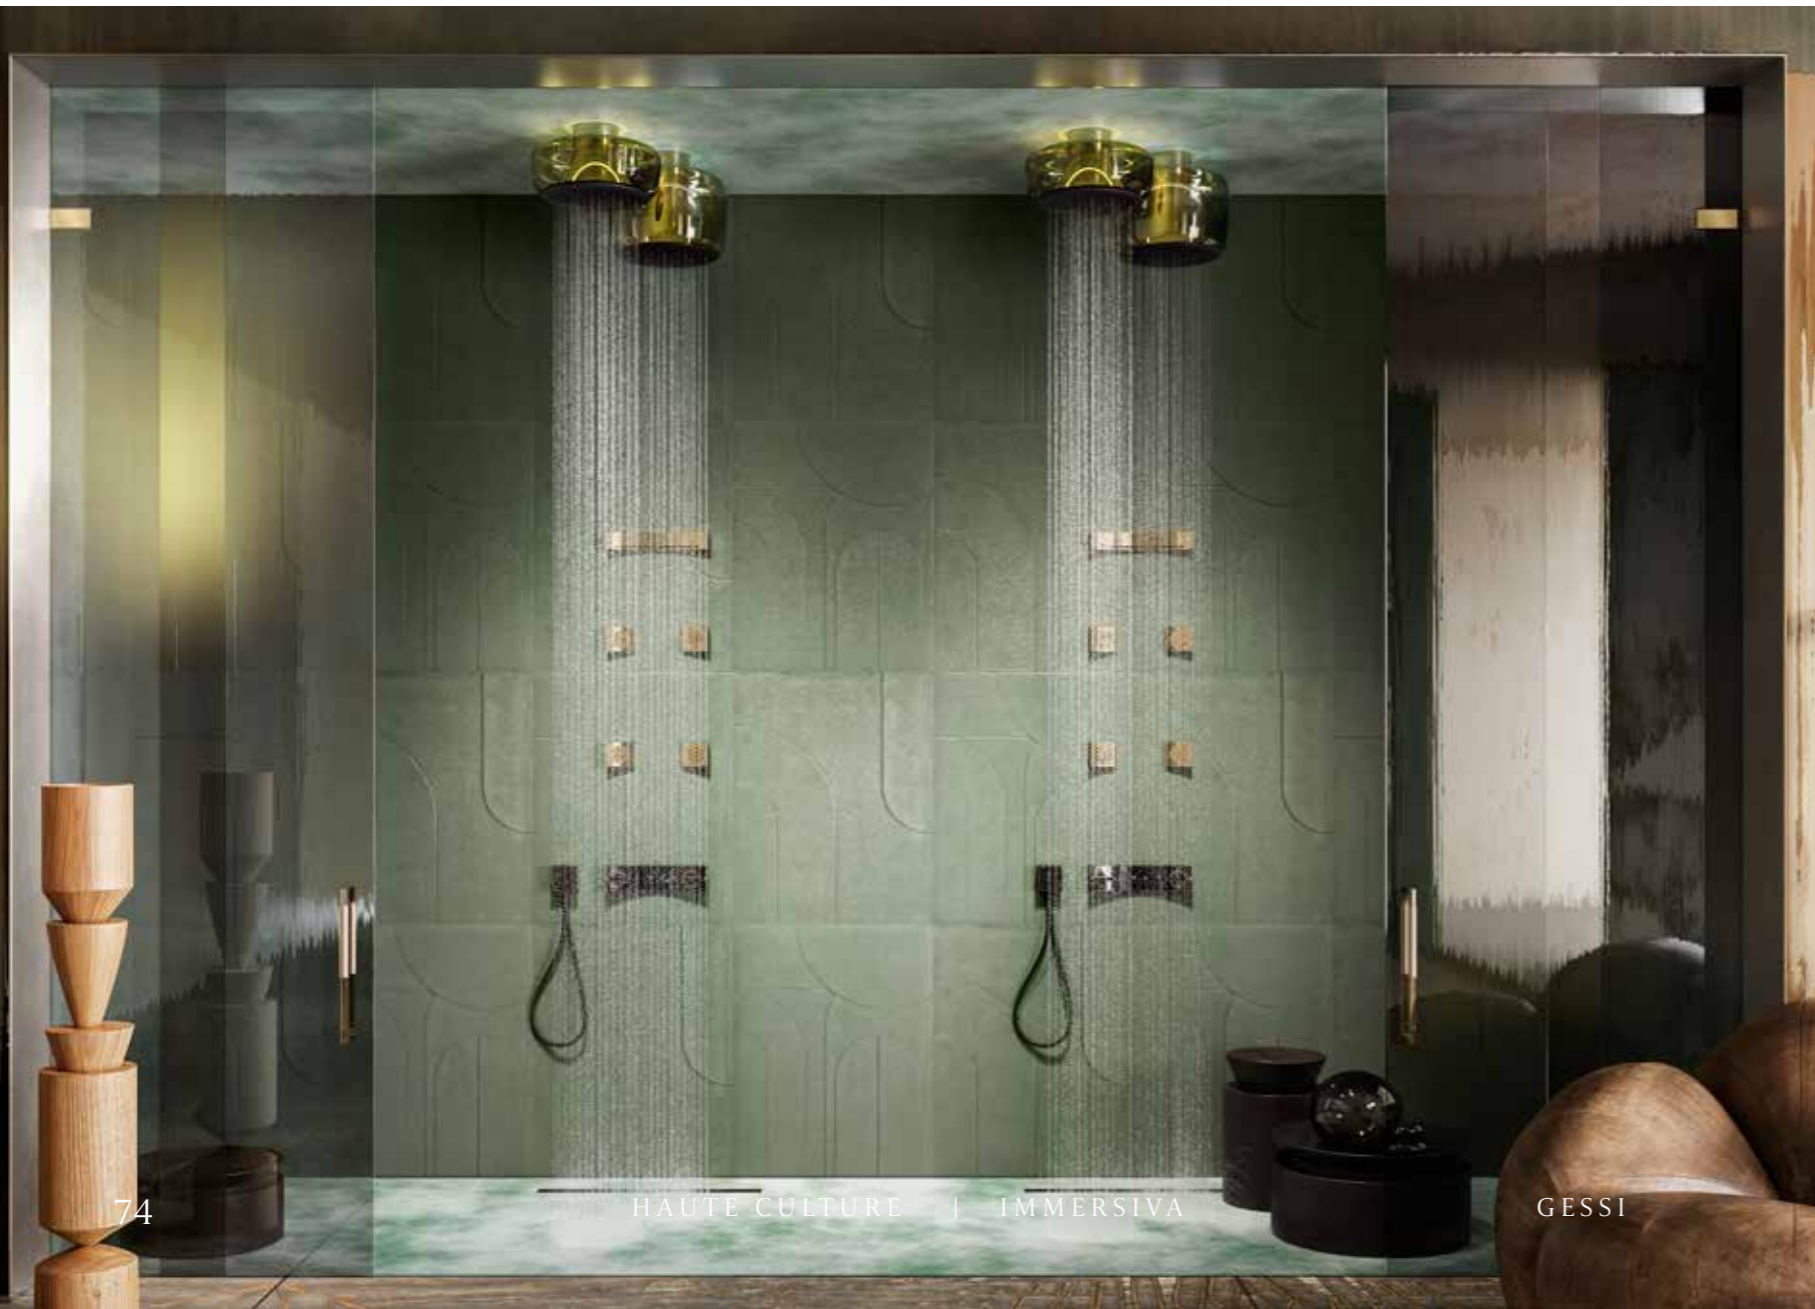

**791** Coffee Bronze Br. PVD

**845** Dark Bronze

Ceiling-mounted showerhead /  
Soffione a soffitto

57402 rainfall + intense / pioggia + intenso

57400 rainfall / pioggia

Ceiling-mounted showerhead /  
Soffione a soffitto

57412 rainfall + intense / pioggia + intenso

57410 rainfall / pioggia

Wall-mounted showerhead /  
Soffione a parete

09282\_57406 rainfall + intense / pioggia + intenso

09282\_57404 rainfall / pioggia

Ceiling-mounted showerhead /  
Soffione a soffitto

57422 rainfall + intense / pioggia + intenso

57420 rainfall / pioggia

Wall-mounted showerhead /  
Soffione a parete

57424 rainfall / pioggia

Sliding rail with handshower, flexible hose and water outlet / Asta saliscendi con presa acqua, doccetta e flessibile