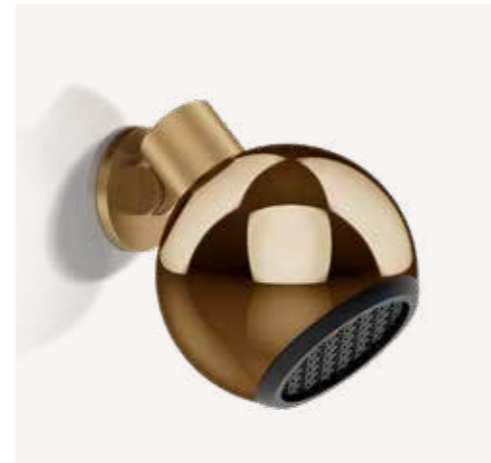

**791** Coffee Bronze Br. PVD

**845** Dark Bronze

Ceiling-mounted showerhead /  
Soffione a soffitto

57402 rainfall + intense / pioggia + intenso

57400 rainfall / pioggia

Ceiling-mounted showerhead /  
Soffione a soffitto

57412 rainfall + intense / pioggia + intenso

57410 rainfall / pioggia

Wall-mounted showerhead /  
Soffione a parete

09282\_57406 rainfall + intense / pioggia + intenso

09282\_57404 rainfall / pioggia

Ceiling-mounted showerhead /  
Soffione a soffitto

57422 rainfall + intense / pioggia + intenso

57420 rainfall / pioggia

Wall-mounted showerhead /  
Soffione a parete

57424 rainfall / pioggia

Sliding rail with handshower, flexible hose and water outlet / Asta saliscendi con presa acqua, doccetta e flessibile